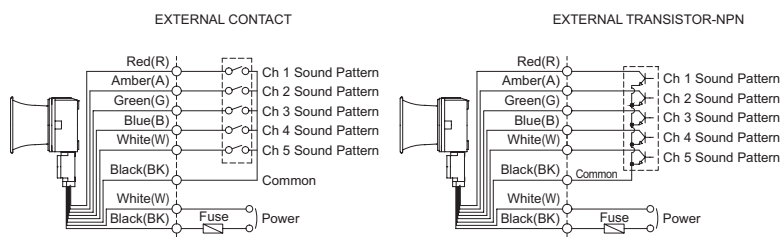

SEWN30 SERIES-DC/AC
SEWN50 SERIES-DC/AC