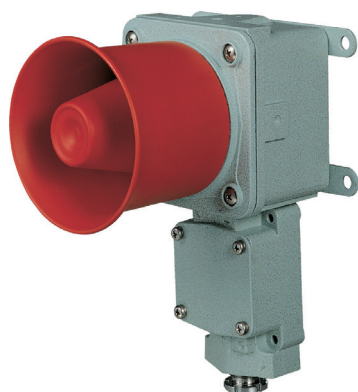

# SEWN series

Electric Horns for Vessels and Heavy Industrial Applications

## Electric horns for vessels and heavy industrial applications featuring excellent sealing, corrosion resistance, and durability

Can select from wall mount type, self stand type, and terminal box type for your various application needs

### Common Specifications(SEWN30/ SEWN50)

- Electric horn with tightly sealed structure has excellent durability. Suitable for vessels, steel industry, and outdoor plant applications
- Can select between a variety of mounting options (wall mount type, self stand type, and terminal box type)
- Aluminum housing provides excellent durability
- A variety of sound selection between warning sounds, alarm sounds, melodies and voice messages to fit your sophisticated application needs
- Can adjust sound volume with the dial built inside the unit
- Terminals located inside the terminal box or product
- Cable entry : 1/2"PF
- Materials : Housing-Al, Horn housing-PC/ SUS316L
- Standard Housing color : MUNSELL No. 7.5BG 7/2
- Ambient operating temperature : -30°C to +50°C
- Protection rating : IP56, Suitable for outdoor installation
- Certificates : KIMM, ABS, CCS, CE Compliant

## SEWN30 series Max 118dB

118dB

SEWN30E

SEWN30L

SEWN30T

- SEWN30E/ SEWN30L model uses flexible connector at cable entry and SEWN30T model use 15C nipple at cable entry.
- Cable gland is customizable

Flexible connector