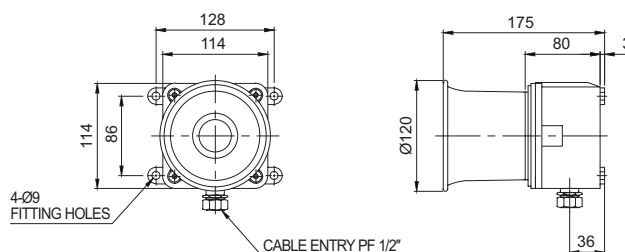

## SEWN30 series Max 118dB

118dB

SEWN30E

SEWN30L

SEWN30T

- SEWN30E/ SEWN30L model uses flexible connector at cable entry and SEWN30T model use 15C nipple at cable entry.
- Cable gland is customizable

Flexible connector

15C nipple

Model number	Sound pattern	Volume	Voltage / Current	Certificates	Weight
SEWN30E -Wall mount	WS 5 Warning sounds	118dB	DC12V / 2.211A DC24V / 1.022A AC110V / 0.226A AC220V / 0.113A	 CCS (SEWN30E)	SEWN30E DC-1.76kg AC-2.11kg
	WP 5 Special warning sounds	118dB			SEWN30L AC-1.74kg AC-2.13kg
SEWN30L -Self stand	WM 5 Melodies	118dB		 ABS (SEWN30E)	SEWN30T DC-2.23kg AC-2.58kg
SEWN30T -Wall mount with terminal box	WA 5 Alarms	116dB			 CE AC220V, DC24V only
	WV 5 Customizable sounds	113dB			

### Technical Diagram

(Units : mm)

SEWN30E

SEWN30L

SEWN30T