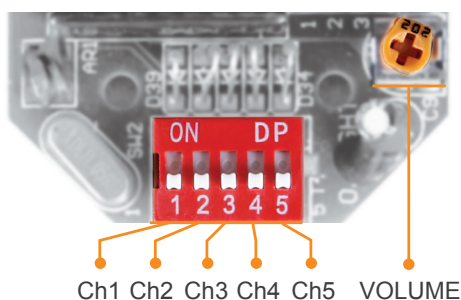

## Electric horns for vessels and heavy industrial applications featuring excellent sealing, corrosion resistance, and durability

Can select from wall mount type, self stand type, and terminal box type for your various application needs

**SEWN30 - Max 118dB**

**SEWN50 - Max 120dB**

**Aluminum housing**

### Common Specifications(SEWN30/ SEWN50)

- Electric horn with tightly sealed structure has excellent durability. Suitable for vessels, steel industry, and outdoor plant applications
- Can select between a variety of mounting options (wall mount type, self stand type, and terminal box type)
- Aluminum housing provides excellent durability
- A variety of sound selection between warning sounds, alarm sounds, melodies and voice messages to fit your sophisticated application needs
- Can adjust sound volume with the dial built inside the unit
- Terminals located inside the terminal box or product
- Cable entry : 1/2"PF
- Materials : Housing-Al, Horn housing-PC/ SUS316L
- Standard Housing color : MUNSELL No. 7.5BG 7/2
- Ambient operating temperature : -30°C to +50°C
- Protection rating : IP56, Suitable for outdoor installation
- Certificates : KIMM, ABS, CCS, CE Compliant

### Sound Selection and Wiring Instructions

- Standard type : Select sound using the switch inside the unit. When you turn on the dip switch for each channel the sound is turned on.
- Customized type : Select sound using the external contact(LC)  
You can select the audible sound pattern using external contacts or transistor with a customized external sound line(Model number : -LC)
- Product can be wired regardless of polarity