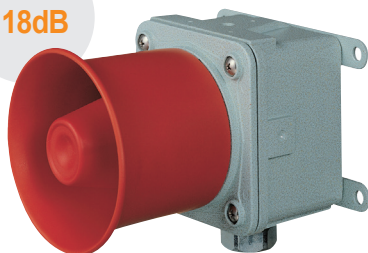

SEWN30 series

Electric Horns for Vessels
and Heavy Industries Applications

SEWN30 series Max 118dB

118dB

SEWN30E